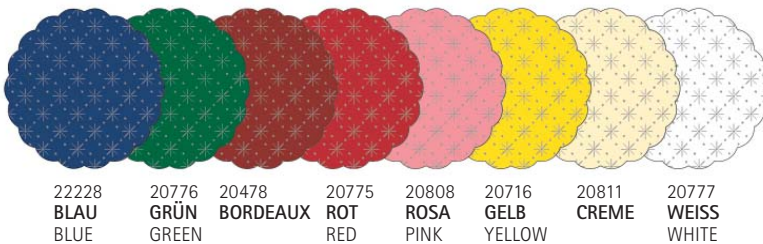

22228 BLAU BLUE	20776 GRÜN GREEN	20478 BORDEAUX	20775 ROT RED	20808 ROSA PINK	20716 GELB YELLOW	20811 CREME	20777 WEISS WHITE

UNI ø 90 mm, aus farbiger Tissuewatte
90 mm diameter, made of coloured tissue