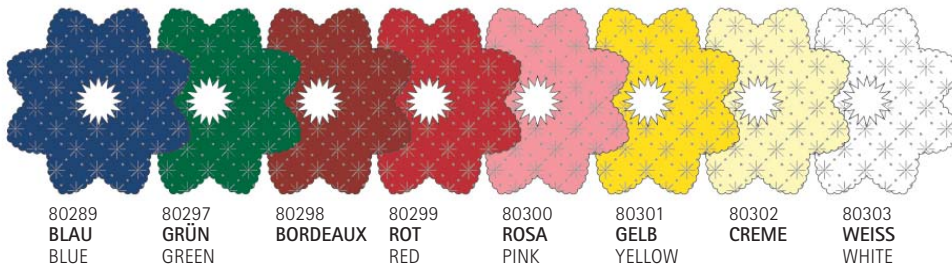

80289 BLAU BLUE	80297 GRÜN GREEN	80298 BORDEAUX	80299 ROT RED	80300 ROSA PINK	80301 GELB YELLOW	80302 CREME	80303 WEISS WHITE

STERNE-PUNKTE-PRÄGUNG
ø 80 mm, aus farbiger Tissuewatte
EMBOSSING WITH STARS AND POINTS
80 mm diameter, made of coloured tissue